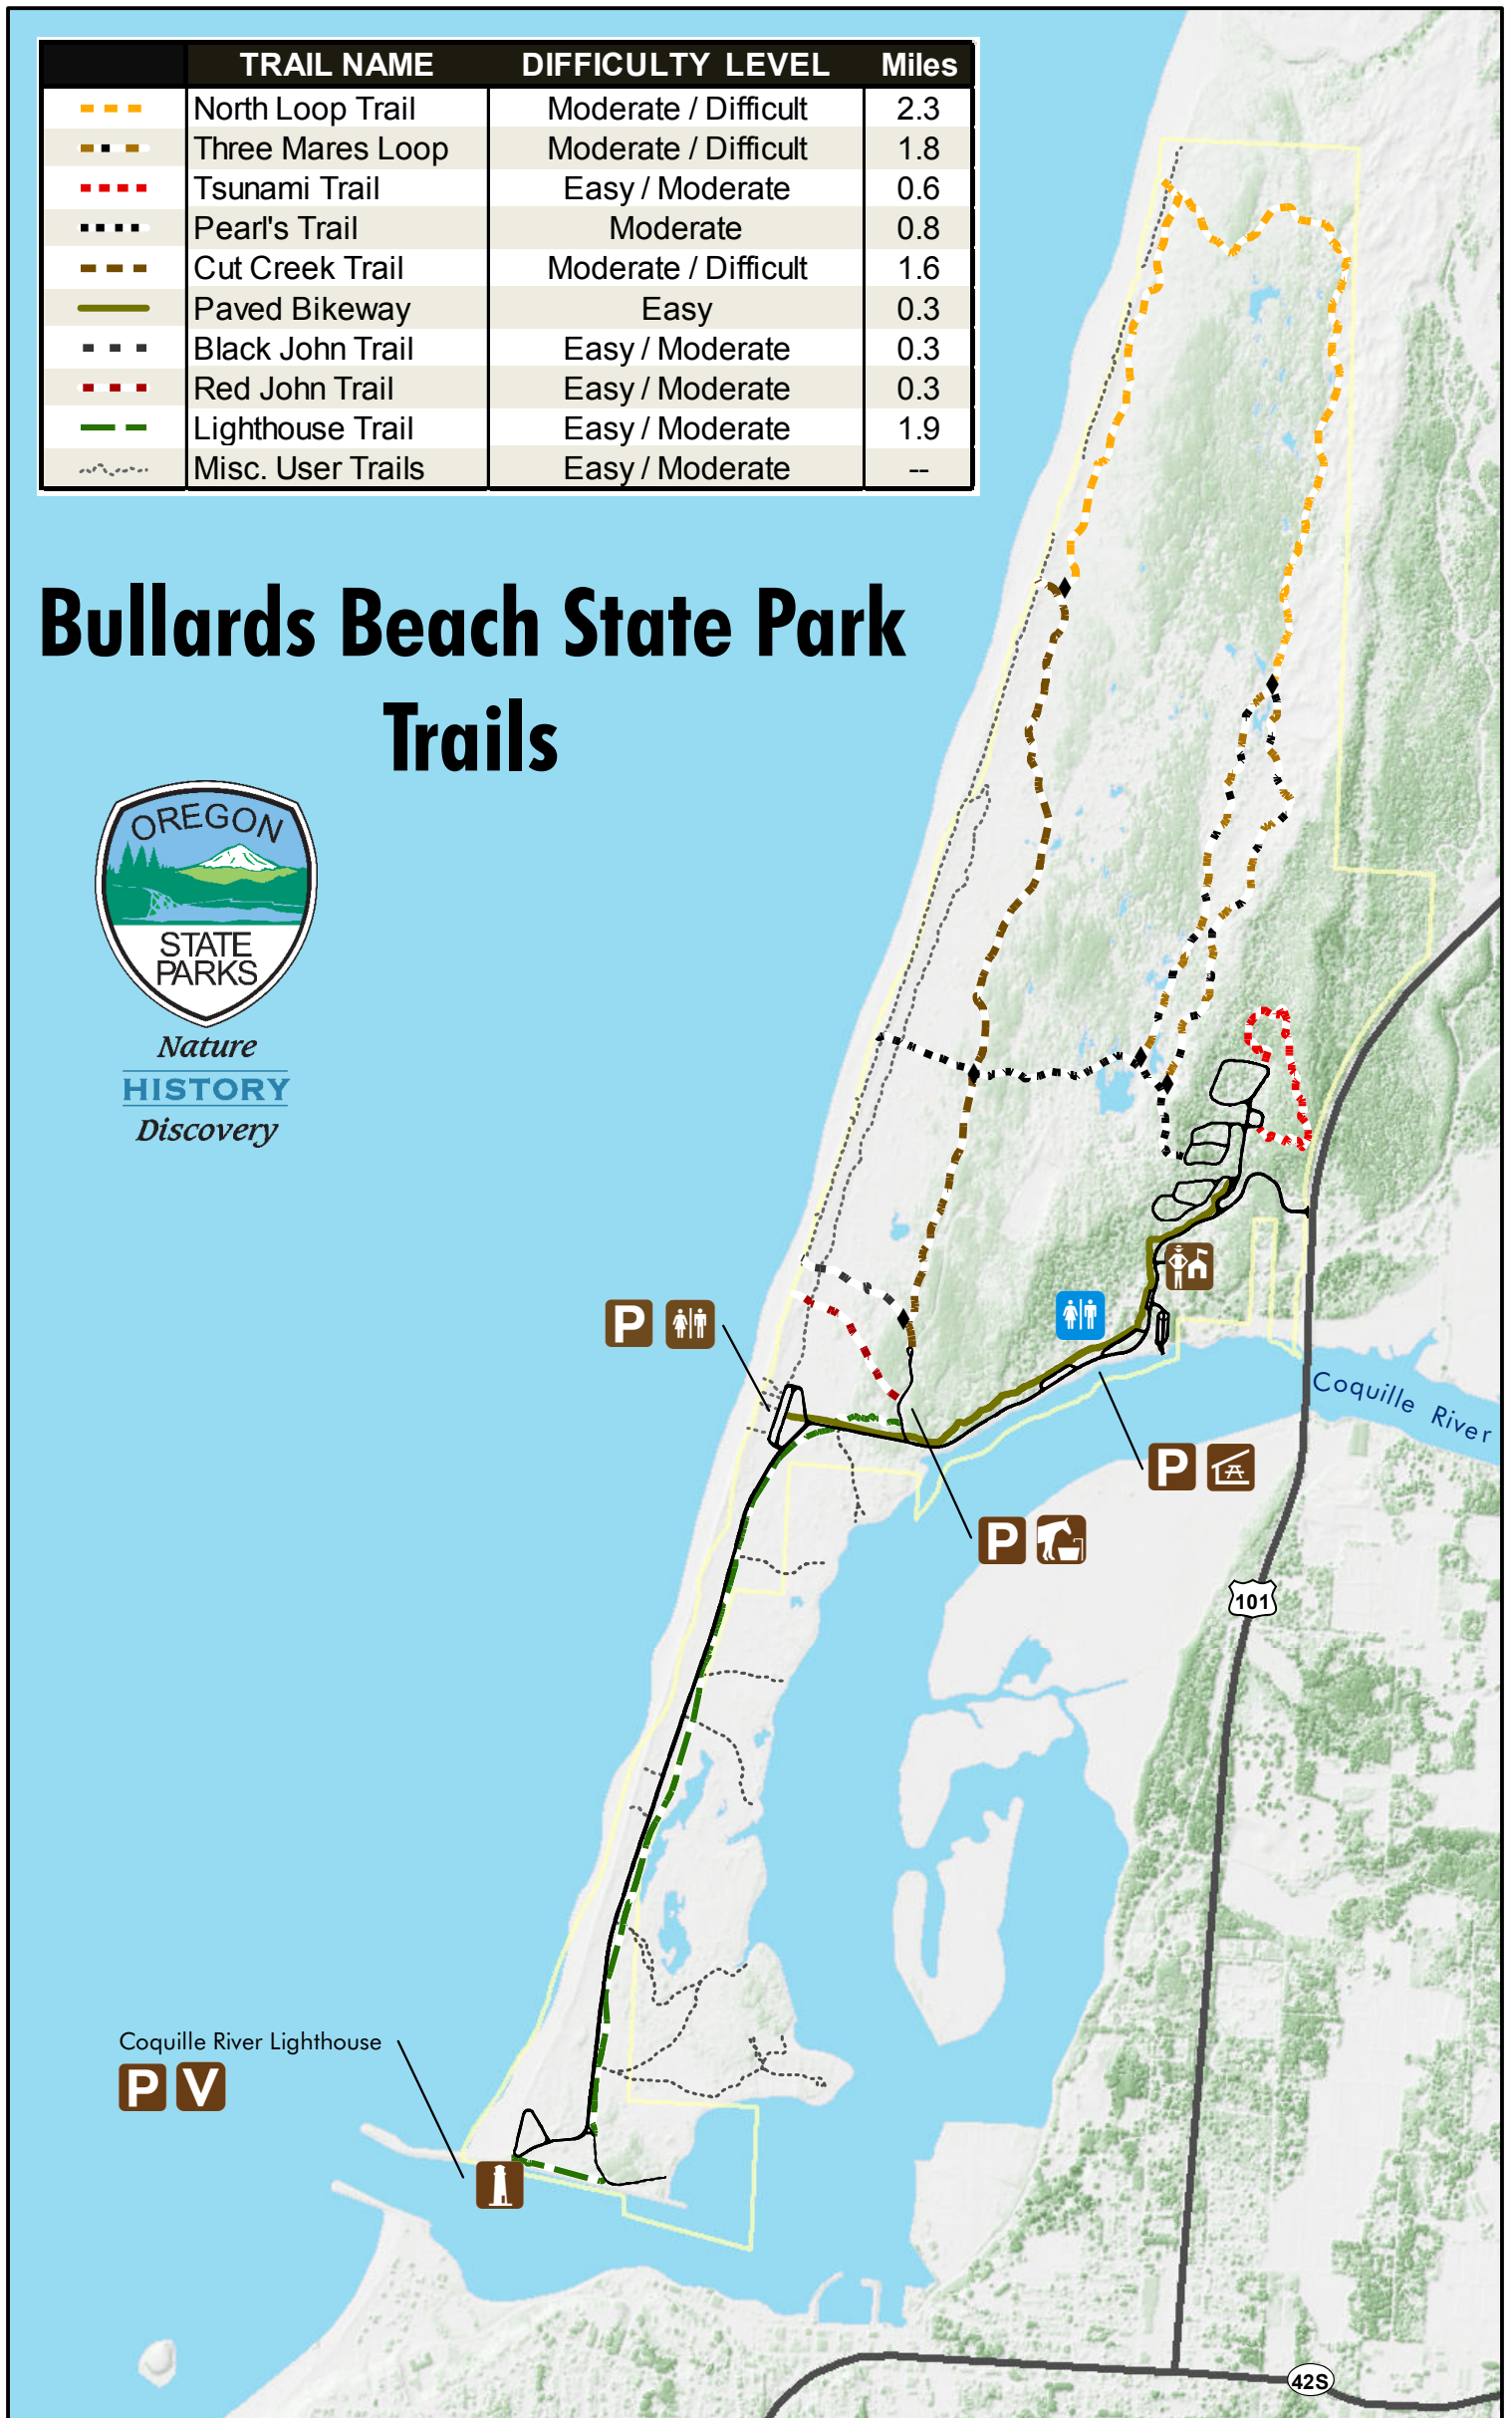

	TRAIL NAME	DIFFICULTY LEVEL	Miles
	North Loop Trail	Moderate / Difficult	2.3
	Three Mares Loop	Moderate / Difficult	1.8
	Tsunami Trail	Easy / Moderate	0.6
	Pearl's Trail	Moderate	0.8
	Cut Creek Trail	Moderate / Difficult	1.6
	Paved Bikeway	Easy	0.3
	Black John Trail	Easy / Moderate	0.3
	Red John Trail	Easy / Moderate	0.3
	Lighthouse Trail	Easy / Moderate	1.9
	Misc. User Trails	Easy / Moderate	--

Bullards Beach State Park Trails

Nature
HISTORY
Discovery

Coquille River Lighthouse

This product is for informational purposes and may not have been prepared for, or be suitable for legal, engineering, or surveying purposes. Users of this information should review or consult the primary data and information sources to ascertain the usability of the information.

NAD 1983 2011 Oregon Statewide Lambert Ft Intl