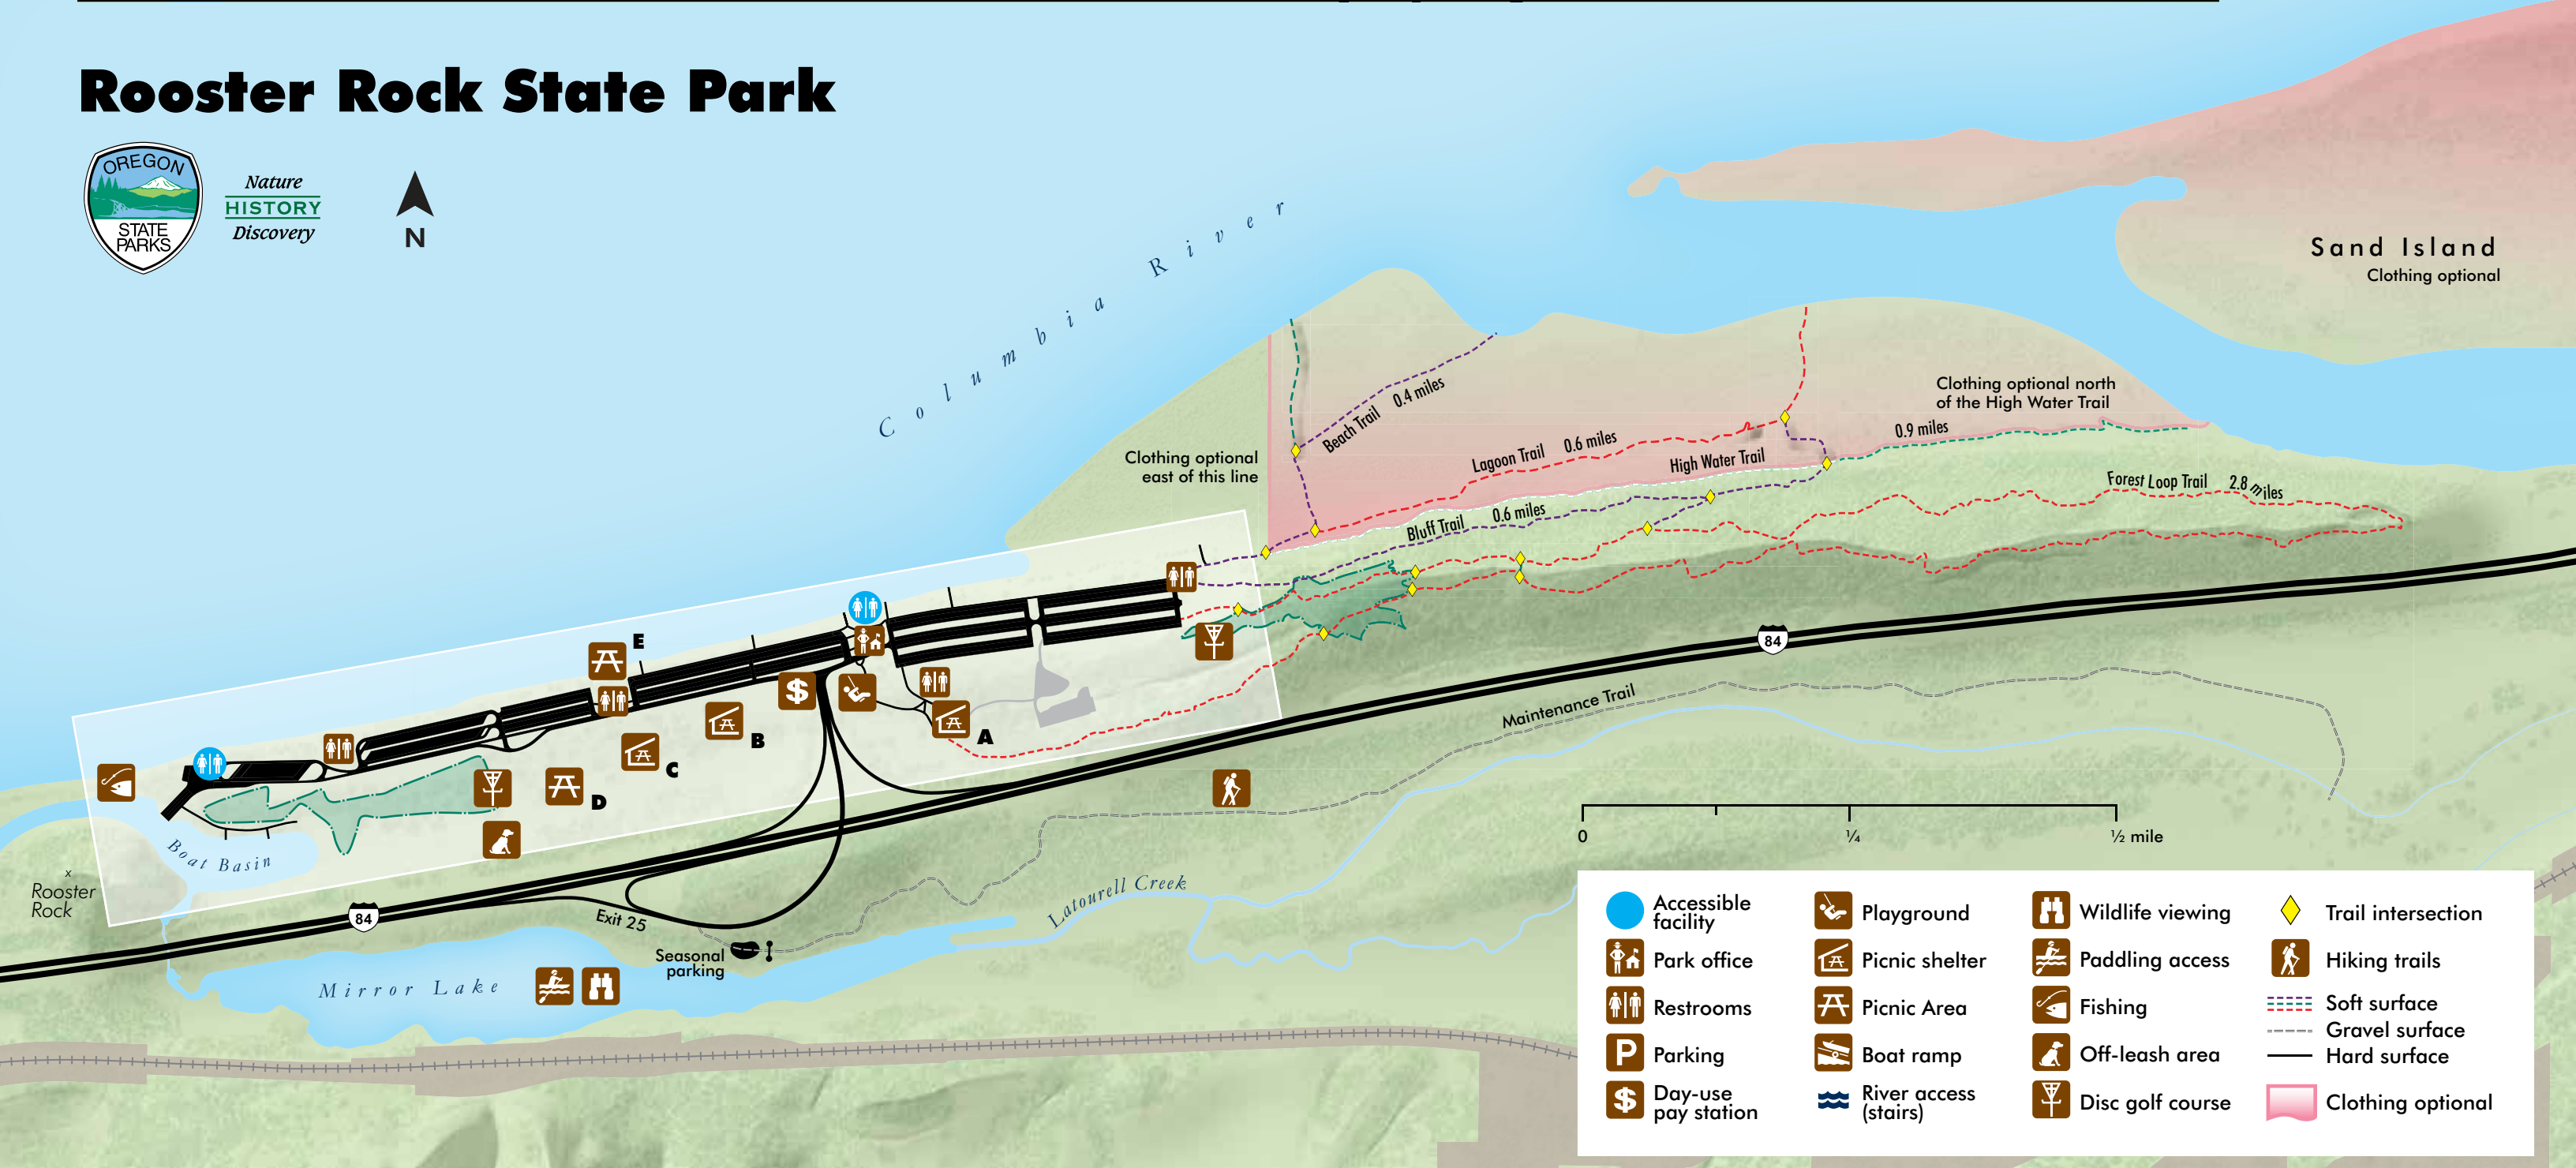

# Rooster Rock State Park

Sand Island  
Clothing optional

Clothing optional east of this line

Clothing optional north of the High Water Trail

Accessible facility	Picnic shelter	Wildlife viewing	Trail intersection
Park office	Picnic Area	Paddling access	Hiking trails
Restrooms	Boat ramp	Fishing	Soft surface
Parking	River access (stairs)	Off-leash area	Gravel surface
Day-use pay station		Disc golf course	Hard surface
			Clothing optional