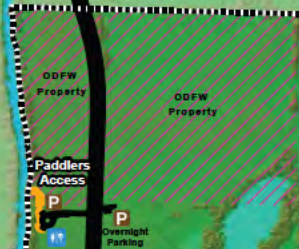

Luckiamute Landing State Natural Area

92011

**PLEASE
RESPECT PRIVATE
PROPERTY**

ODFW Property

Paddlers Access

Overnight Parking

North Trailhead

**PLEASE
RESPECT PRIVATE
PROPERTY**

Buena Vista Rd

Host Site ?

South Trailhead

0.5 mile

Boater Access
Camping Only

1 mile

0.75 mile

1.2 mile

Willamette River

Luckiamute River

Santiam River

1. **Legend**
2. Trails
   - Restroom - ADA accessible
   - Trailhead
   - Parking
   - Boat Access Camping Only
   - Information
   - Office
   - Wildlife Viewing
   - Park Boundary
   - Roads & Parking