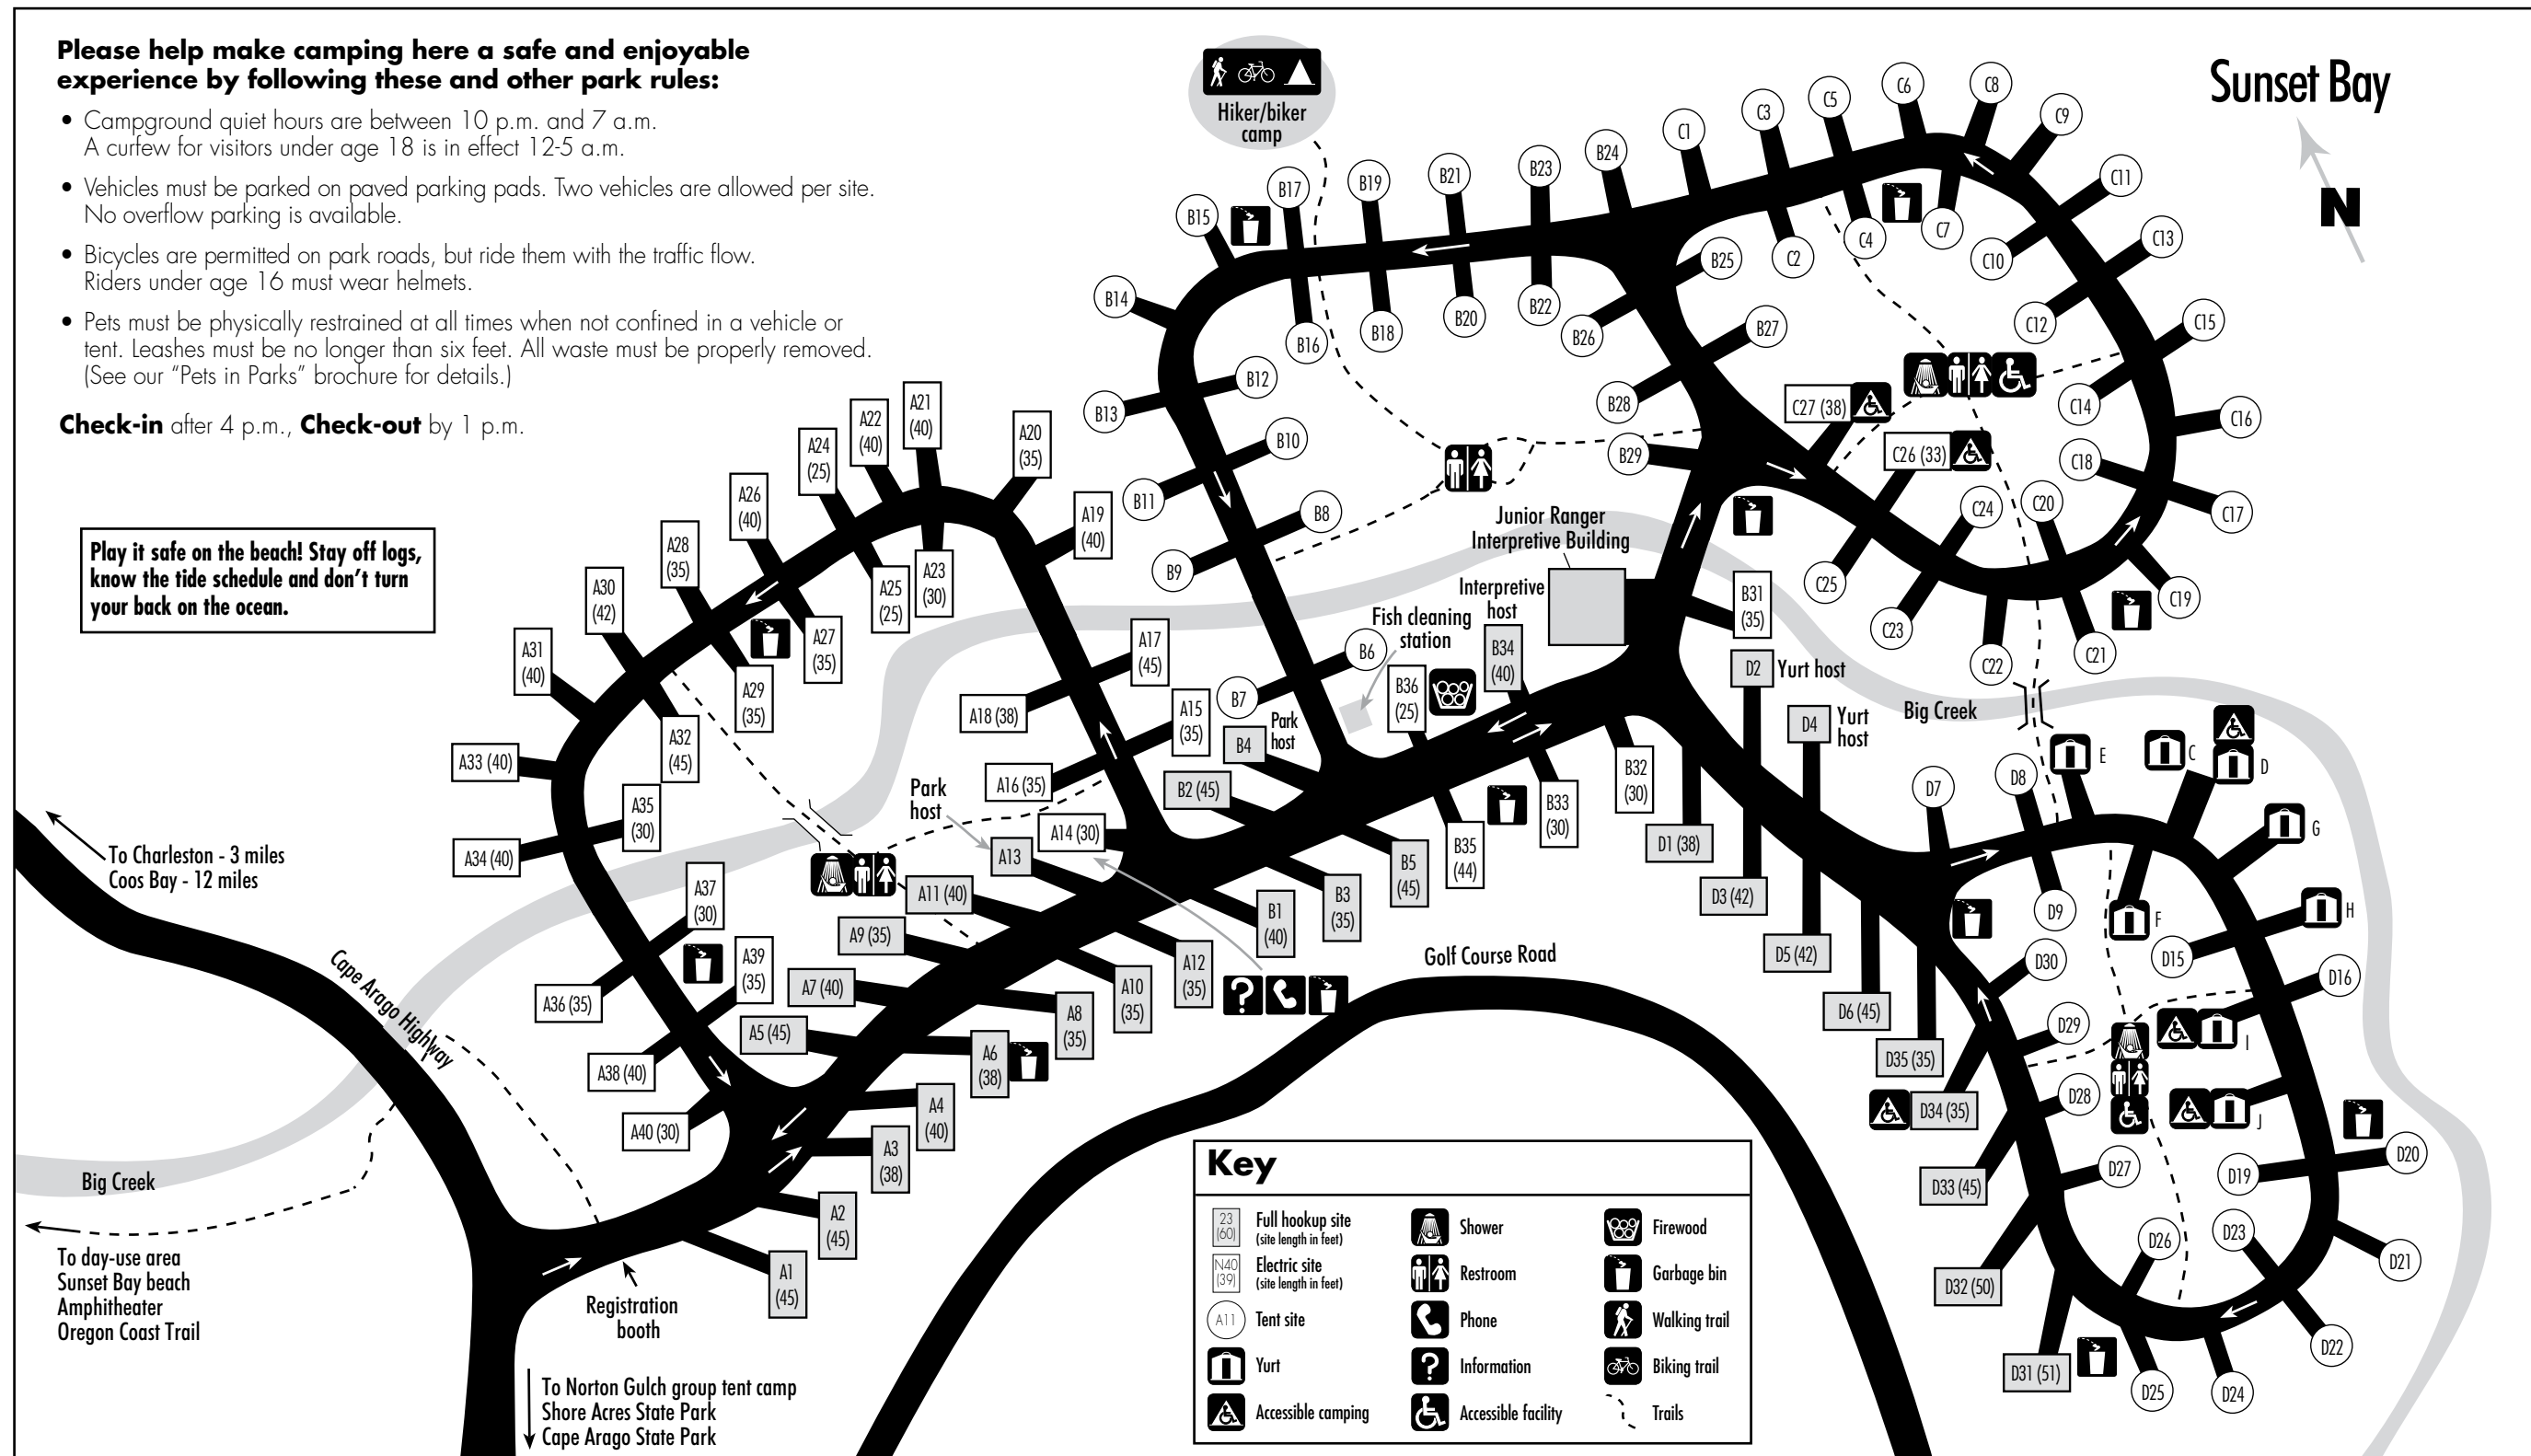

**Please help make camping here a safe and enjoyable experience by following these and other park rules:**

- Campground quiet hours are between 10 p.m. and 7 a.m. A curfew for visitors under age 18 is in effect 12-5 a.m.
- Vehicles must be parked on paved parking pads. Two vehicles are allowed per site. No overflow parking is available.
- Bicycles are permitted on park roads, but ride them with the traffic flow. Riders under age 16 must wear helmets.
- Pets must be physically restrained at all times when not confined in a vehicle or tent. Leashes must be no longer than six feet. All waste must be properly removed. (See our "Pets in Parks" brochure for details.)

**Check-in** after 4 p.m., **Check-out** by 1 p.m.

**Play it safe on the beach! Stay off logs, know the tide schedule and don't turn your back on the ocean.**

Key			
	Full hookup site (site length in feet)		Shower
	Electric site (site length in feet)		Firewood
	Tent site		Garbage bin
	Yurt		Walking trail
	Accessible camping		Biking trail
	Restroom		Information
	Phone		Accessible facility
	Trails		