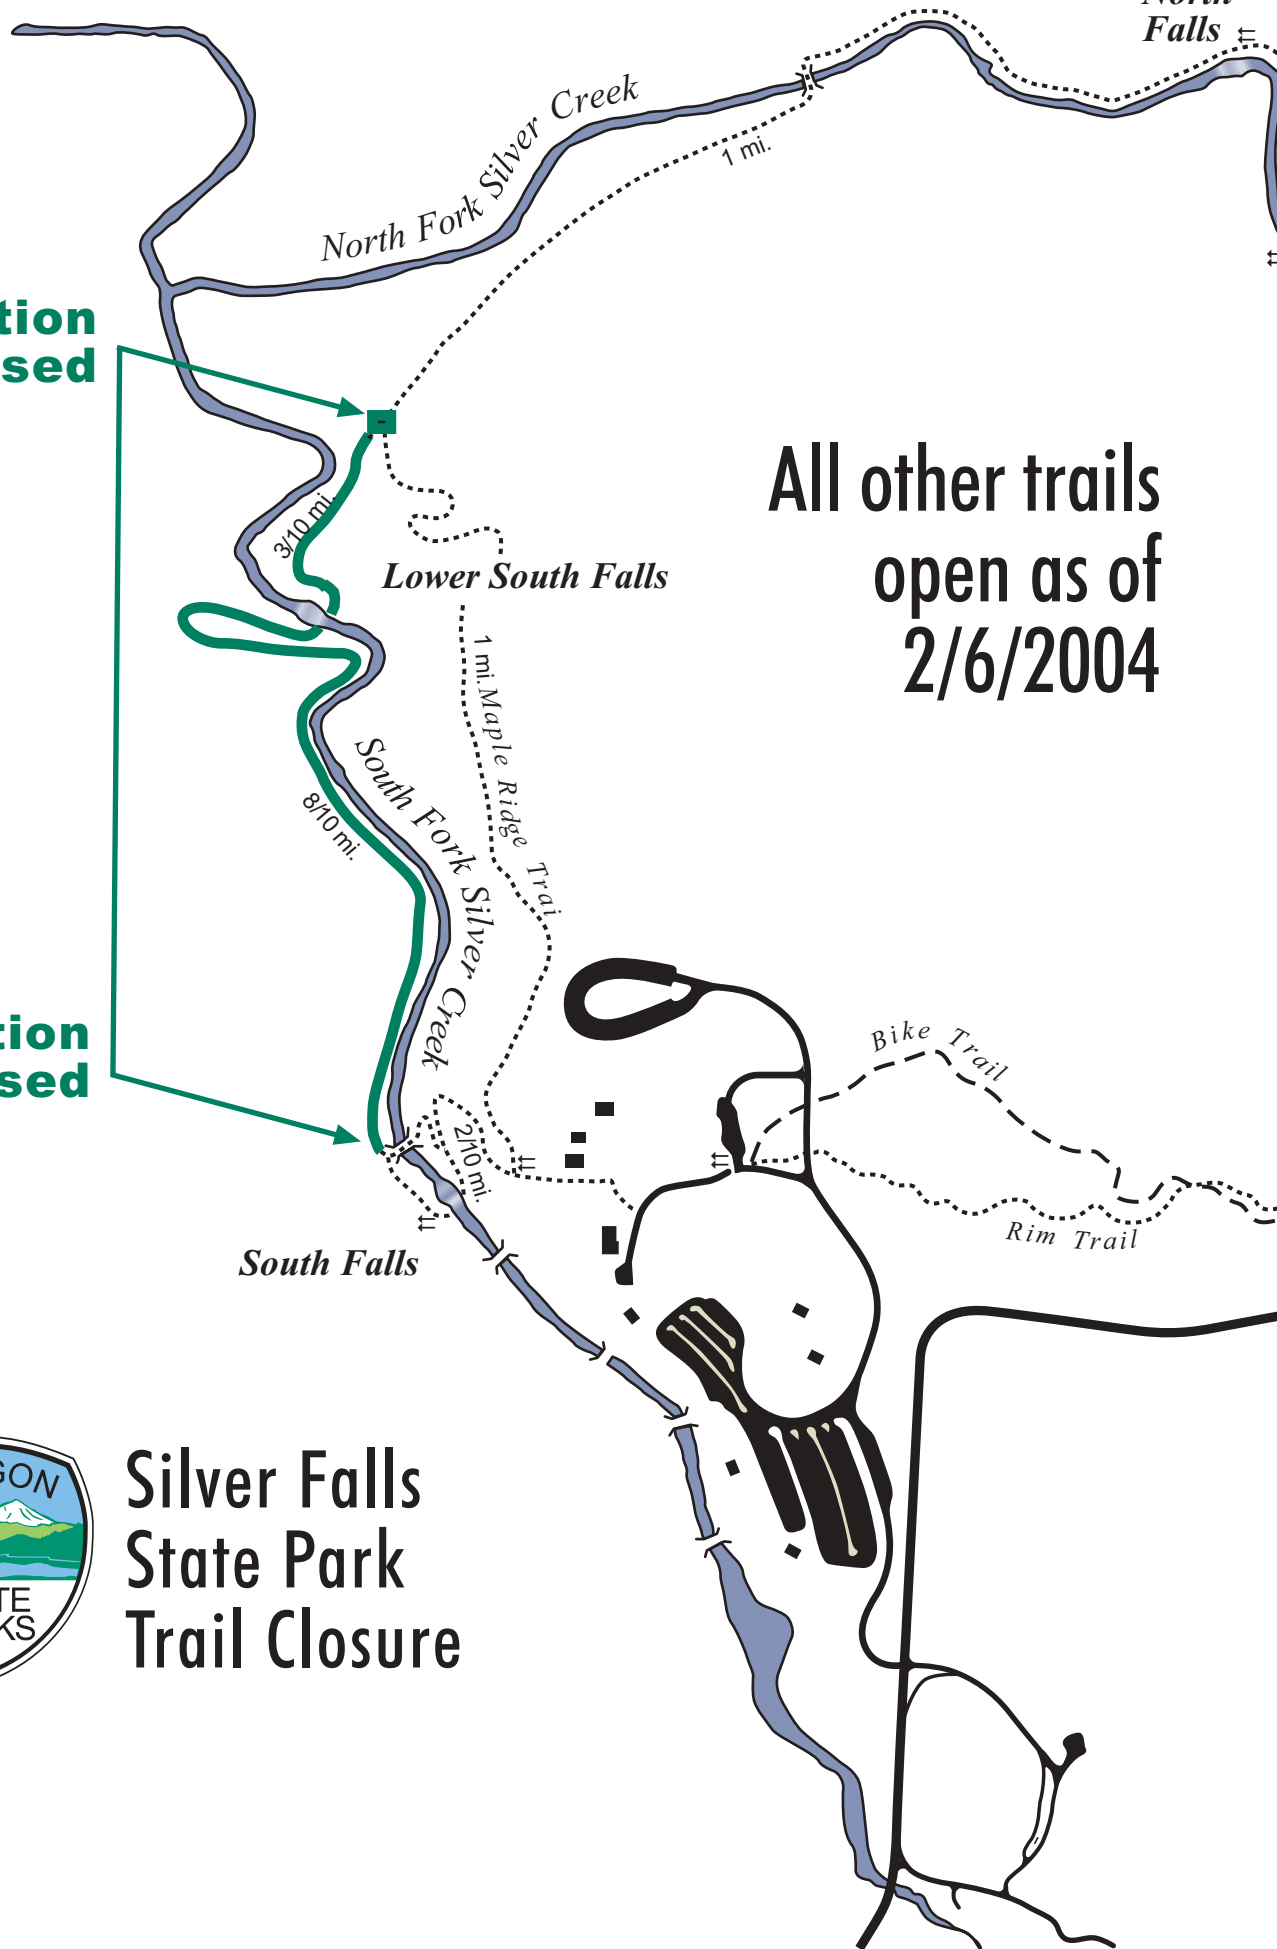

Lower North Falls

This section closed

All other trails open as of 2/6/2004

This section closed

Silver Falls State Park Trail Closure