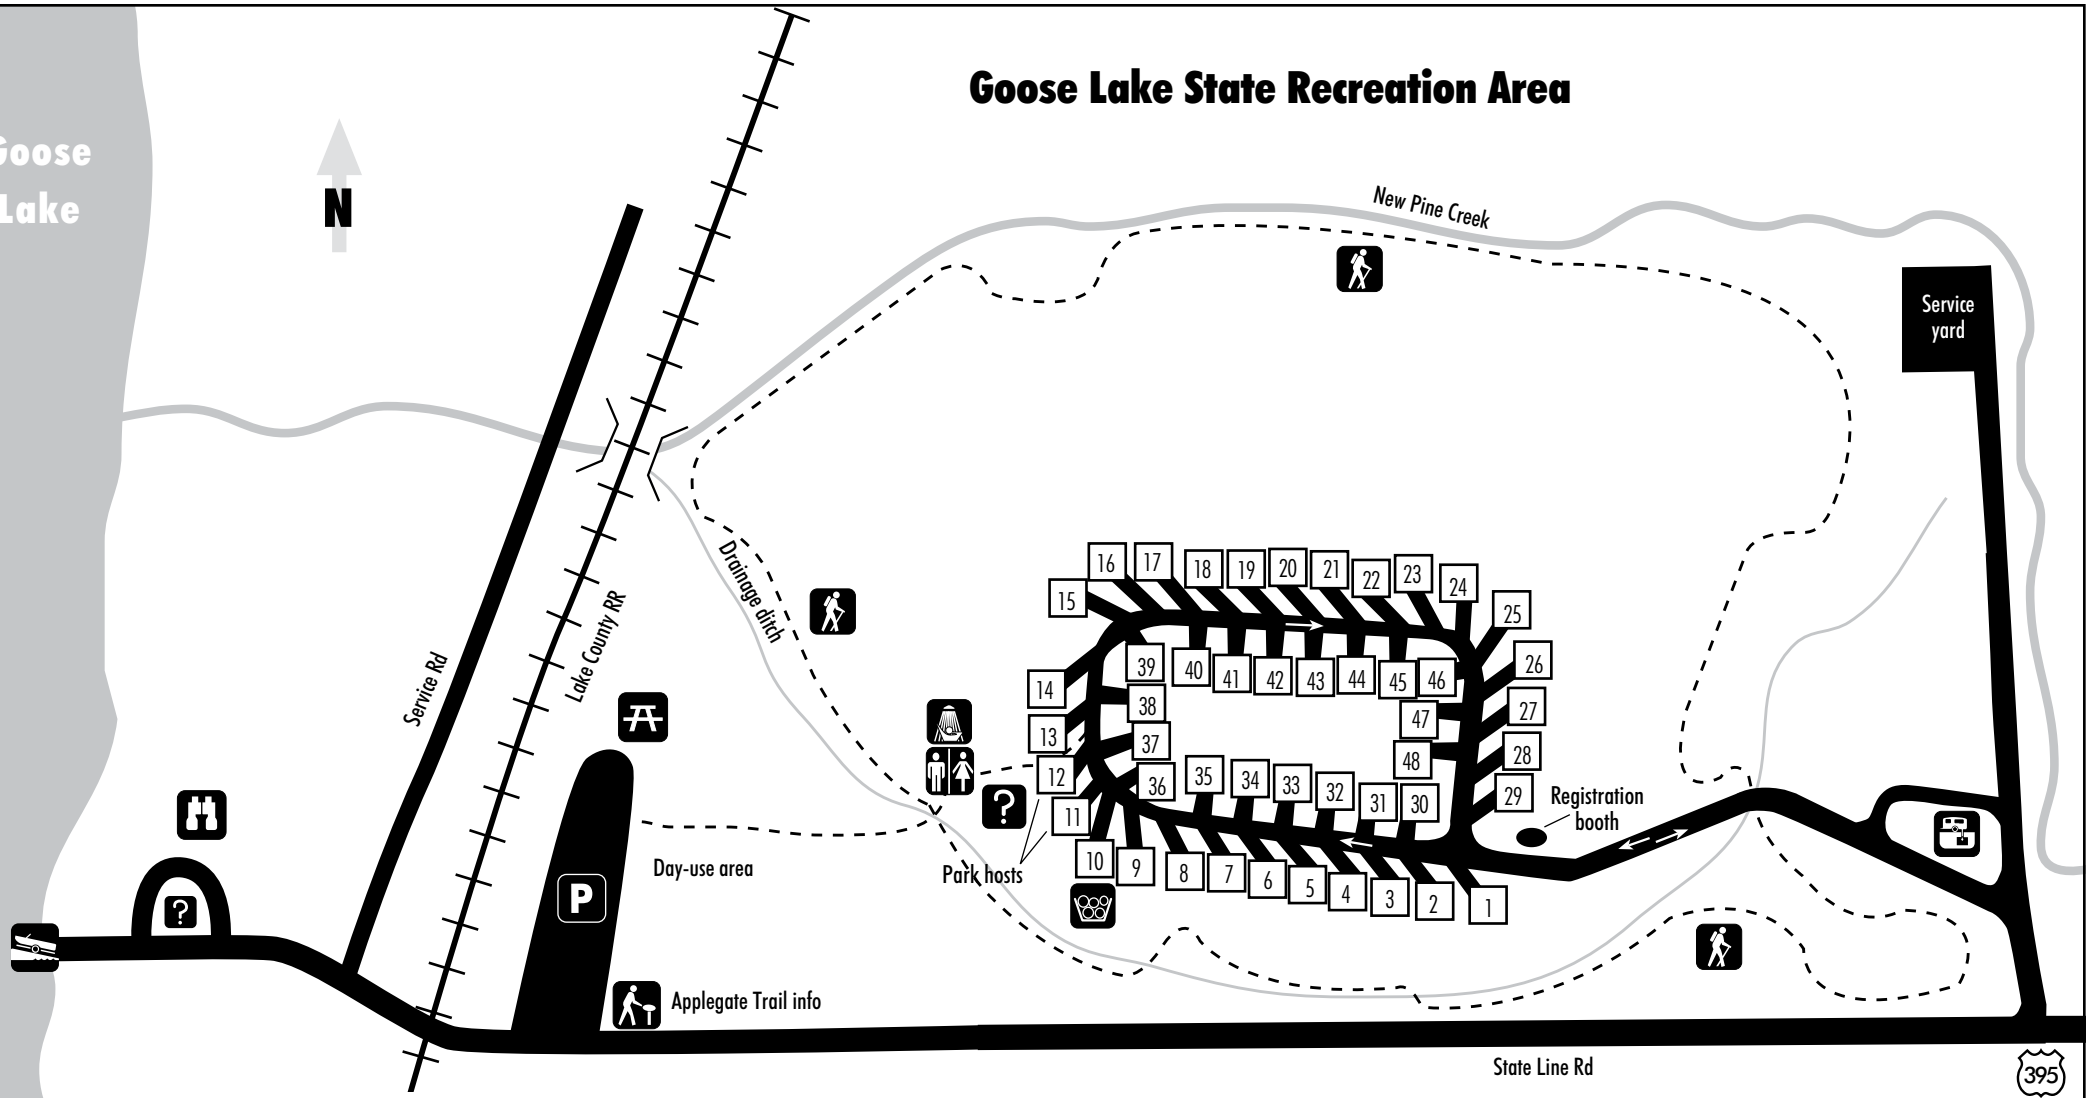

# Goose Lake State Recreation Area

Goose Lake

**Please help make camping here a safe and enjoyable experience by following these and other park rules:**

- Campground quiet hours are between 10 p.m. and 7 a.m.
- Vehicles must be parked on paved areas only.
- Bicycles are permitted on park roads, but ride them with the traffic flow. Riders under age 16 must wear helmets.
- Pets must be physically restrained at all times when not confined in a vehicle or tent. Leashes must be no longer than six feet. All waste must be properly removed. (See our "Pets in Parks" brochure for details.)

**Check-in** after 4 p.m., **Check-out** by 1 p.m.

Key			
	Electric site		Exhibit information
	Shower		Boat ramp
	Restroom		Wildlife viewing
	Picnic area		RV waste dump
	Information		Firewood
	Parking area		Walking trail
			Trails