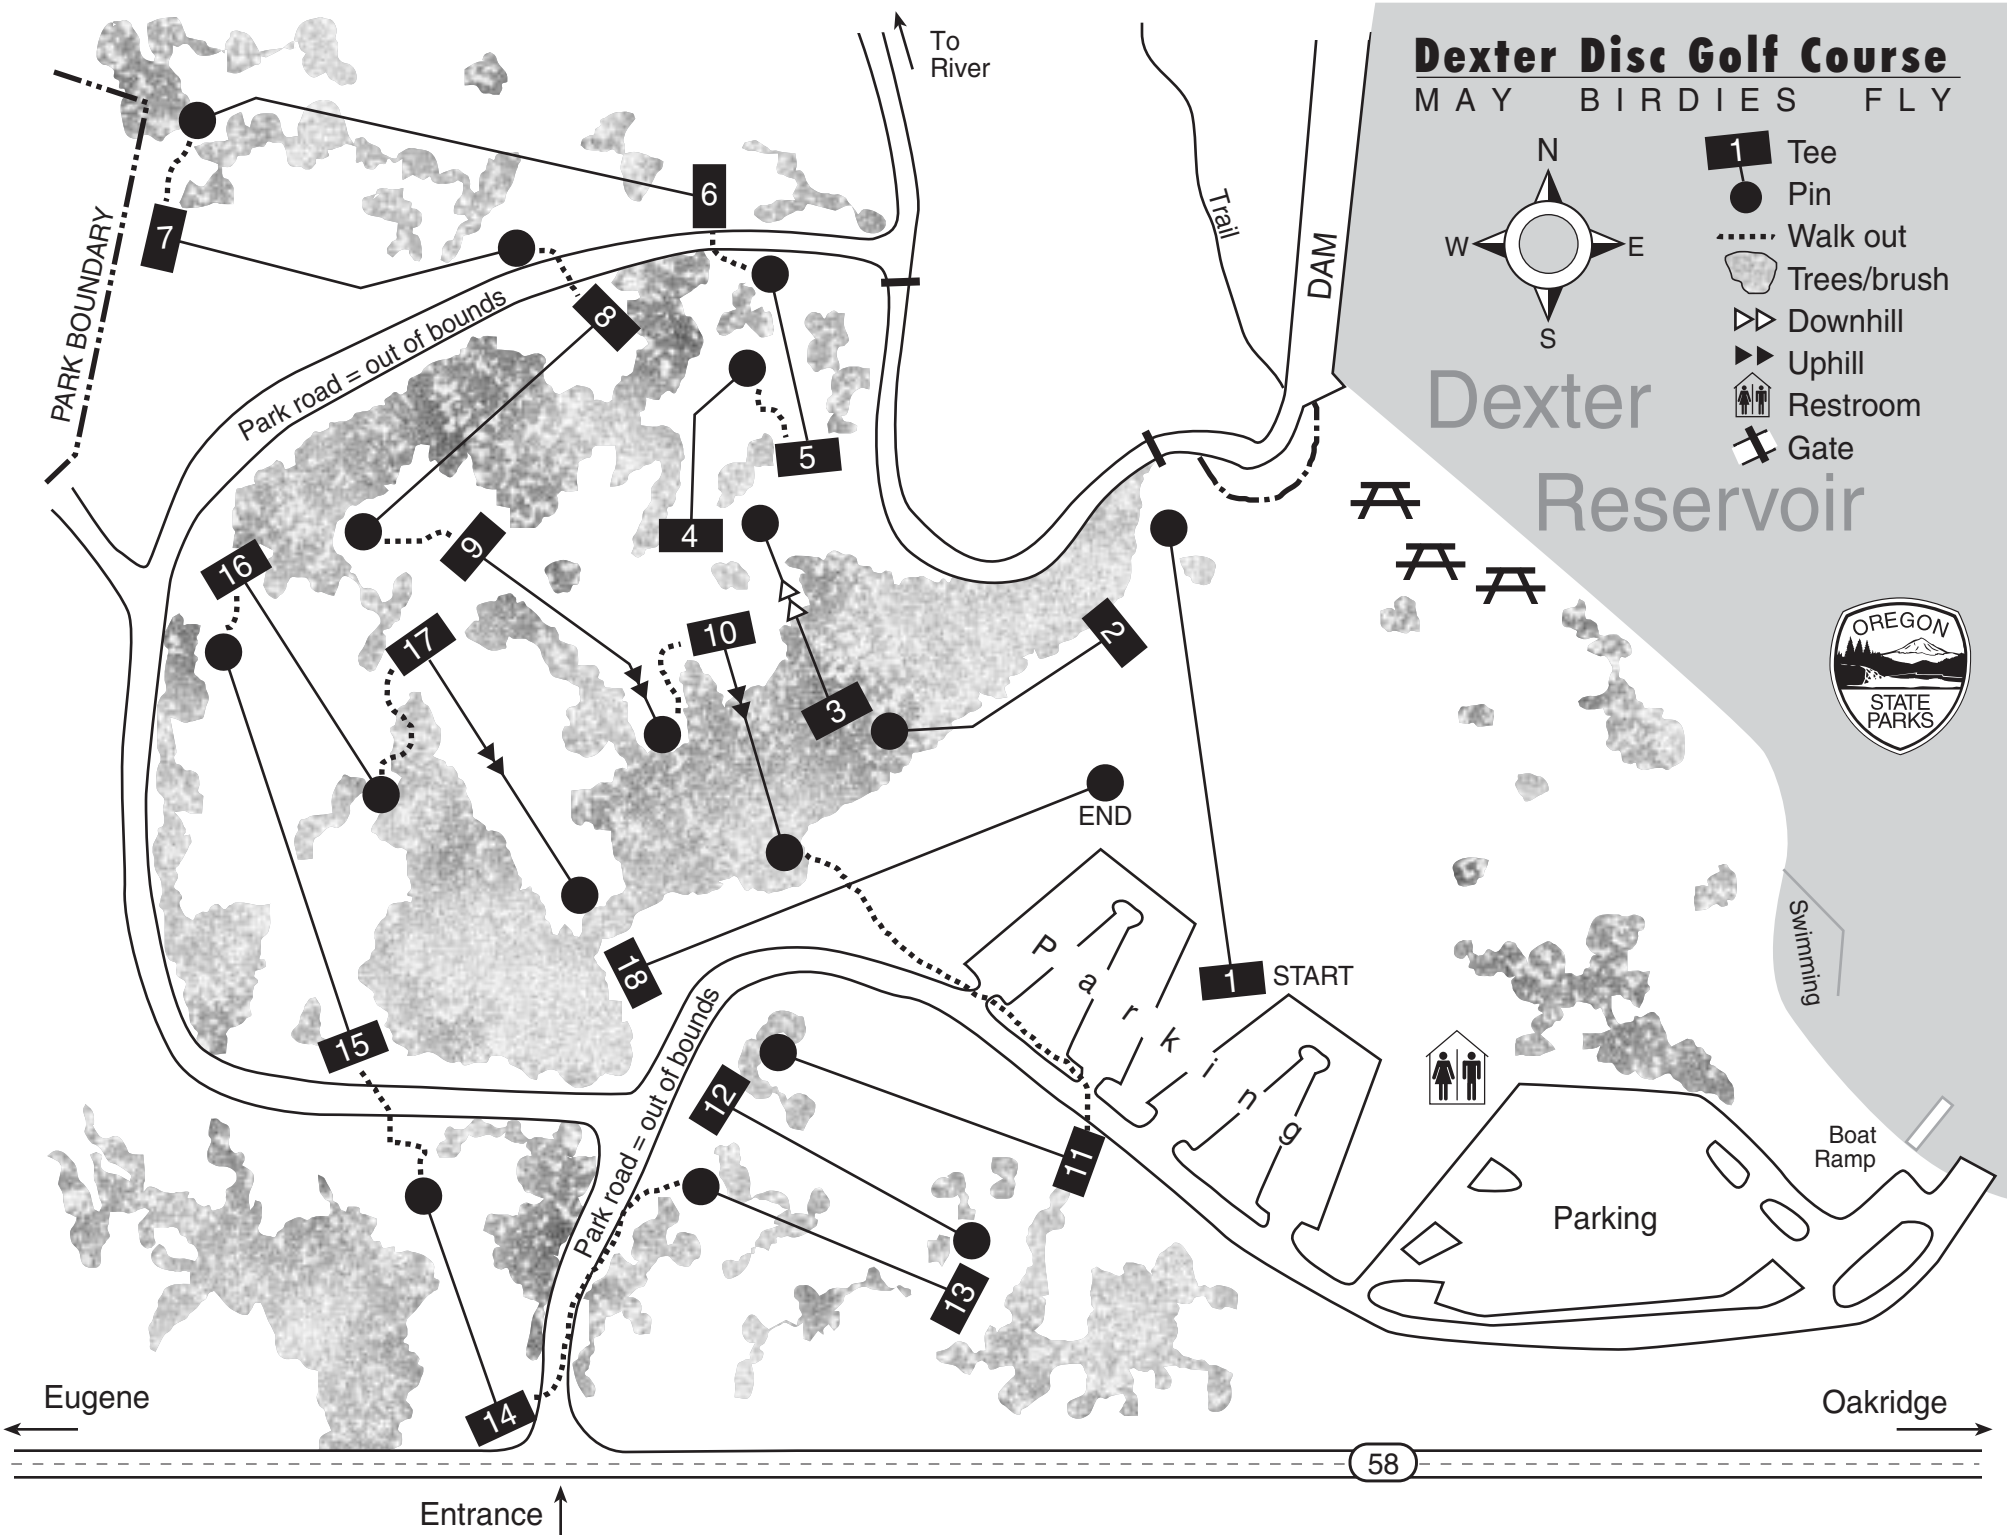

Dexter Disc Golf Course

MAY BIRDIES FLY

- 1 Tee
- Pin
- ⋯ Walk out
- ☁ Trees/brush
- ▷ Downhill
- ◁ Uphill
- ♿ Restroom
- ⚡ Gate

Dexter Reservoir

Eugene

Oakridge

58

Entrance ↑

Dexter State Park Disc Golf Course

	Hole ▶	1	2	3	4	5	6	7	8	9	FRONT	10	11	12	13	14	15	16	17	18	BACK	TOTAL	
	Length ▶	405	237	225	204	258	486	372	336	246	2769	201	351	303	219	249	372	288	285	525	2793	5562	
Players	Par ▶	3	3	3	3	3	3	3	3	3	27	3	3	3	3	3	3	3	3	3	27	54	
1																							
2																							
3																							
4																							
5																							
6																							

	Hole ▶	1	2	3	4	5	6	7	8	9	FRONT	10	11	12	13	14	15	16	17	18	BACK	TOTAL	
	Length ▶	405	237	225	204	258	486	372	336	246	2769	201	351	303	219	249	372	288	285	525	2793	5562	
Players	Par ▶	3	3	3	3	3	3	3	3	3	27	3	3	3	3	3	3	3	3	3	27	54	
1																							
2																							
3																							
4																							
5																							
6																							

The Dexter Lake Disc Golf Course was established in 2001 and is maintained by Oregon State Parks and Eugene Disc Golf Club volunteers. For more information disc golf, the Eugene Disc Golf club, or other disc golf courses in the area, visit www.ods.com on the web or send mail to EDGC, 922 E. 25th, Eugene Oregon 97405. Offices for Oregon State Parks are across the lake in Lowell and may be contacted at 541-937-1173. Have a great round of golf and please respect the other park visitors.