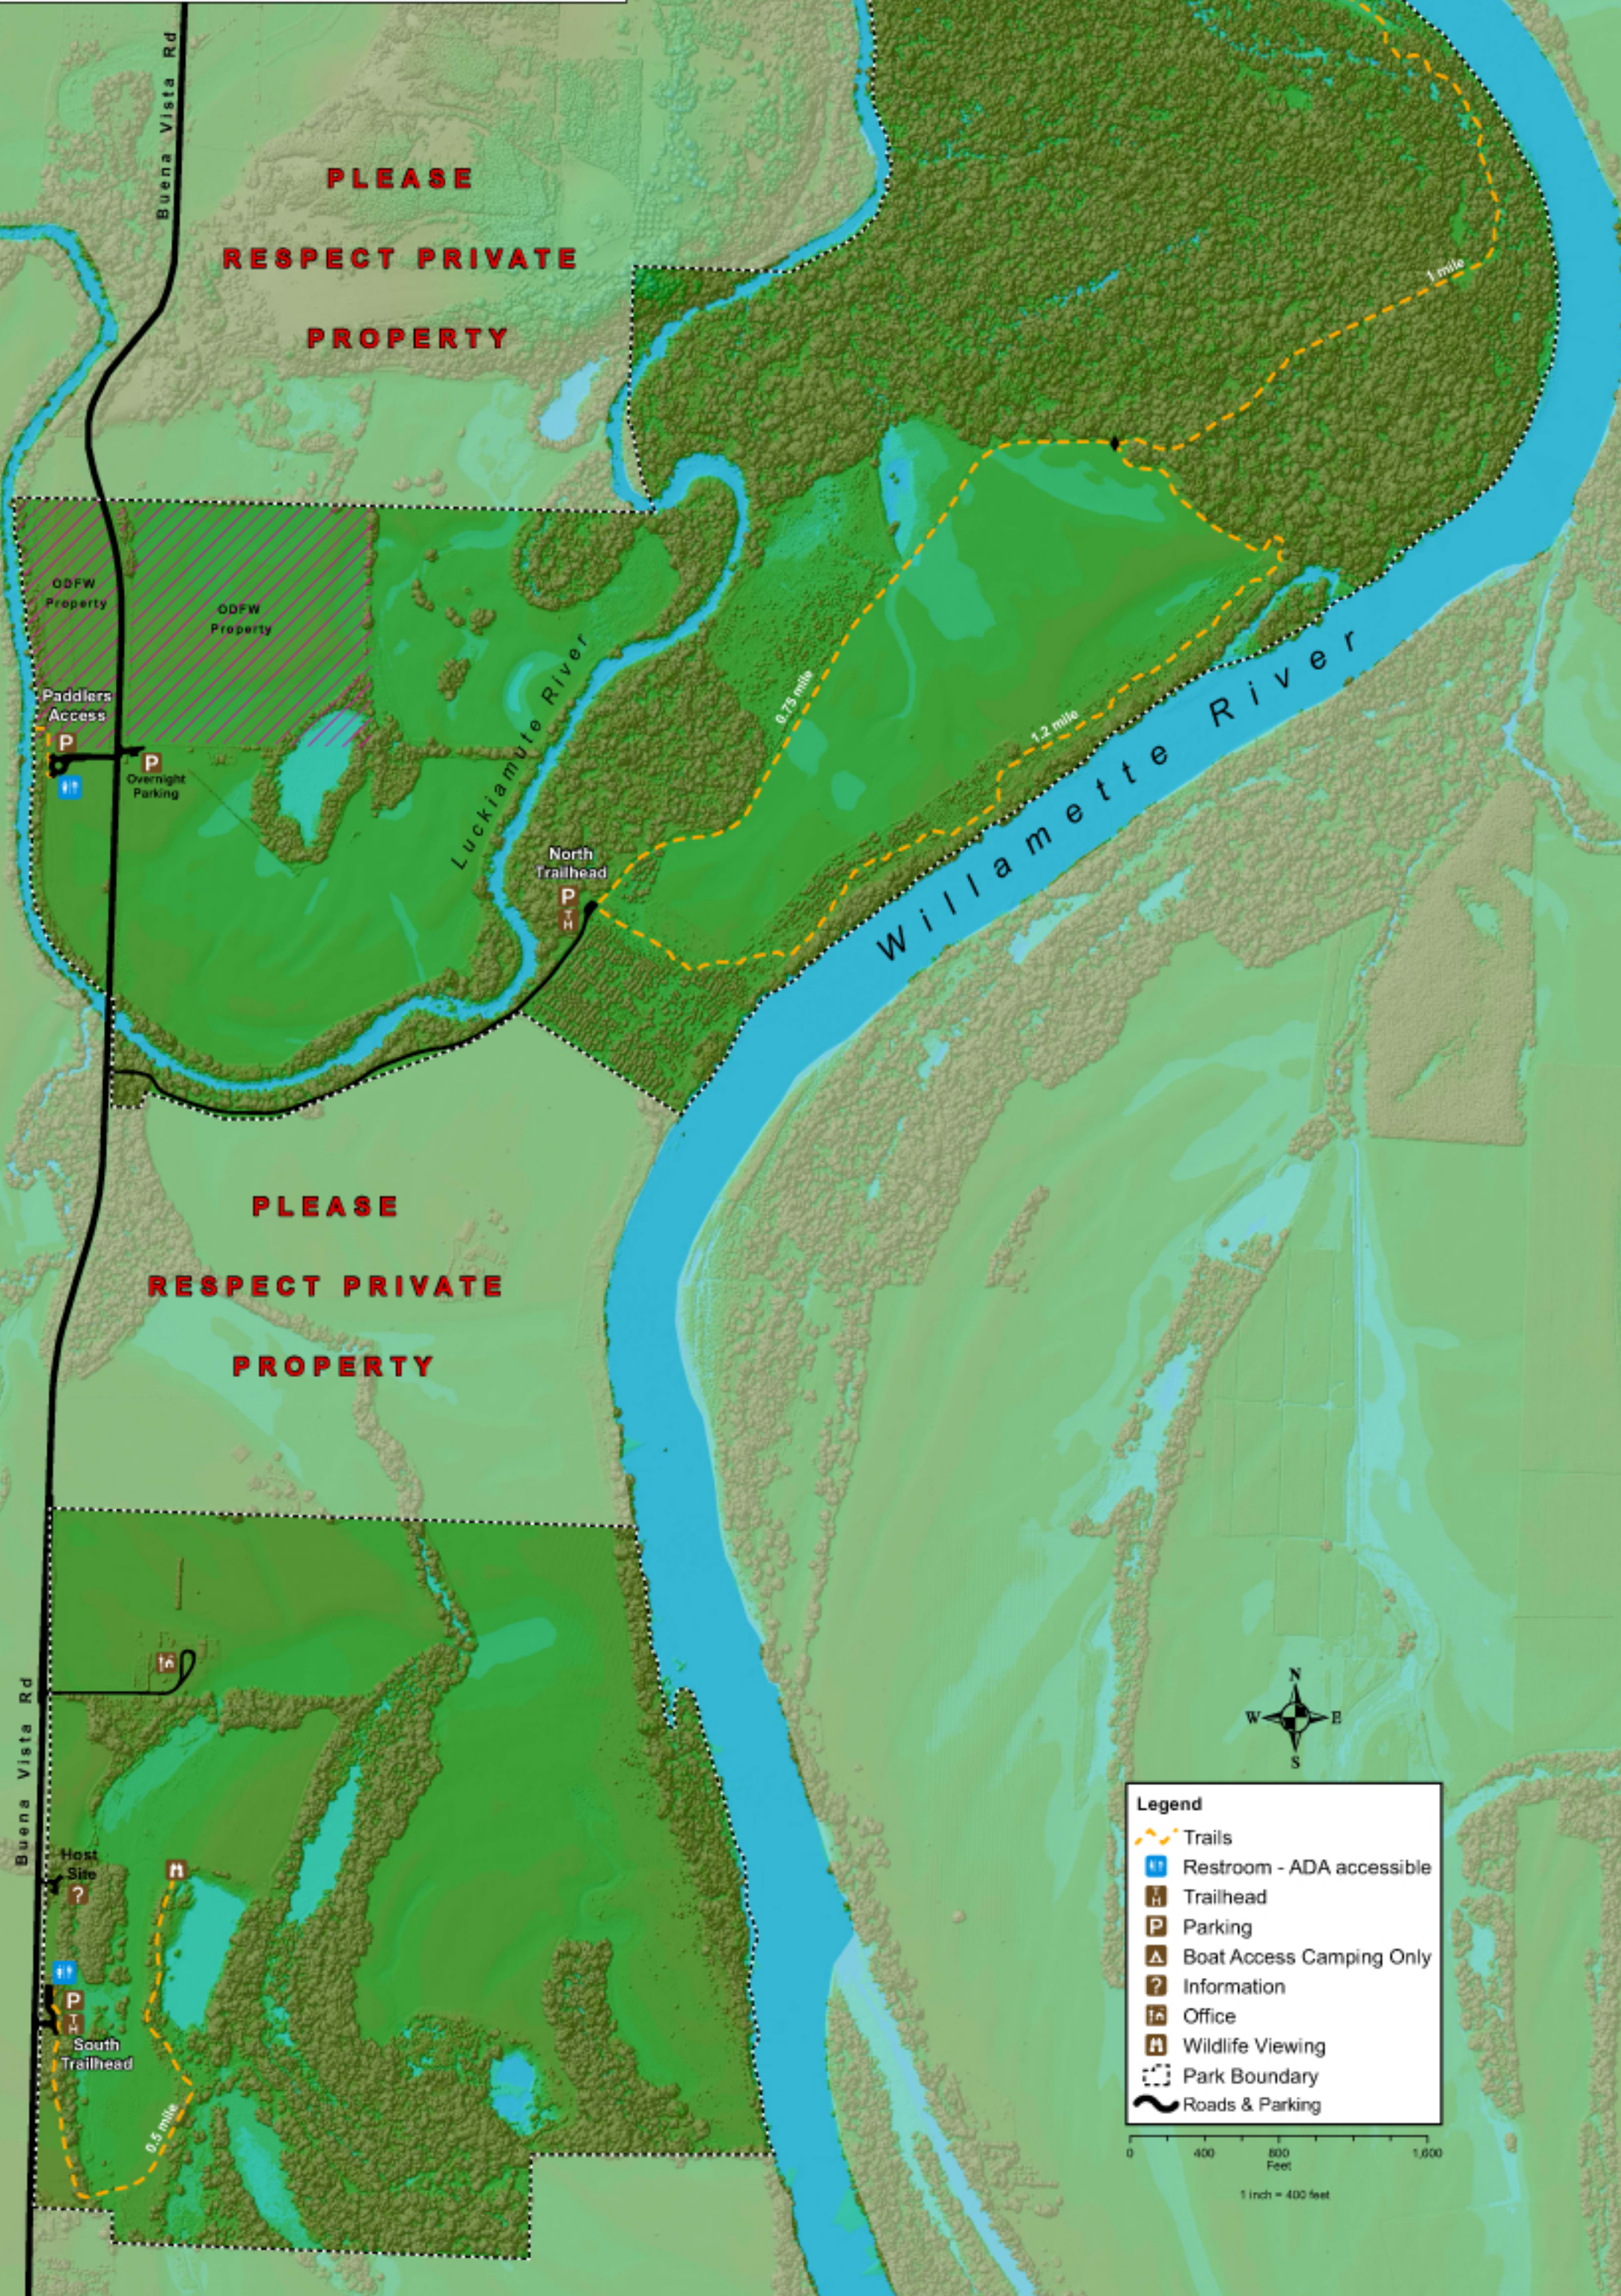

# Luckiamute Landing State Natural Area

52011

**PLEASE  
RESPECT PRIVATE  
PROPERTY**

**PLEASE  
RESPECT PRIVATE  
PROPERTY**

- Legend**
- Trails
  - Restroom - ADA accessible
  - Trailhead
  - Parking
  - Boat Access Camping Only
  - Information
  - Office
  - Wildlife Viewing
  - Park Boundary
  - Roads & Parking